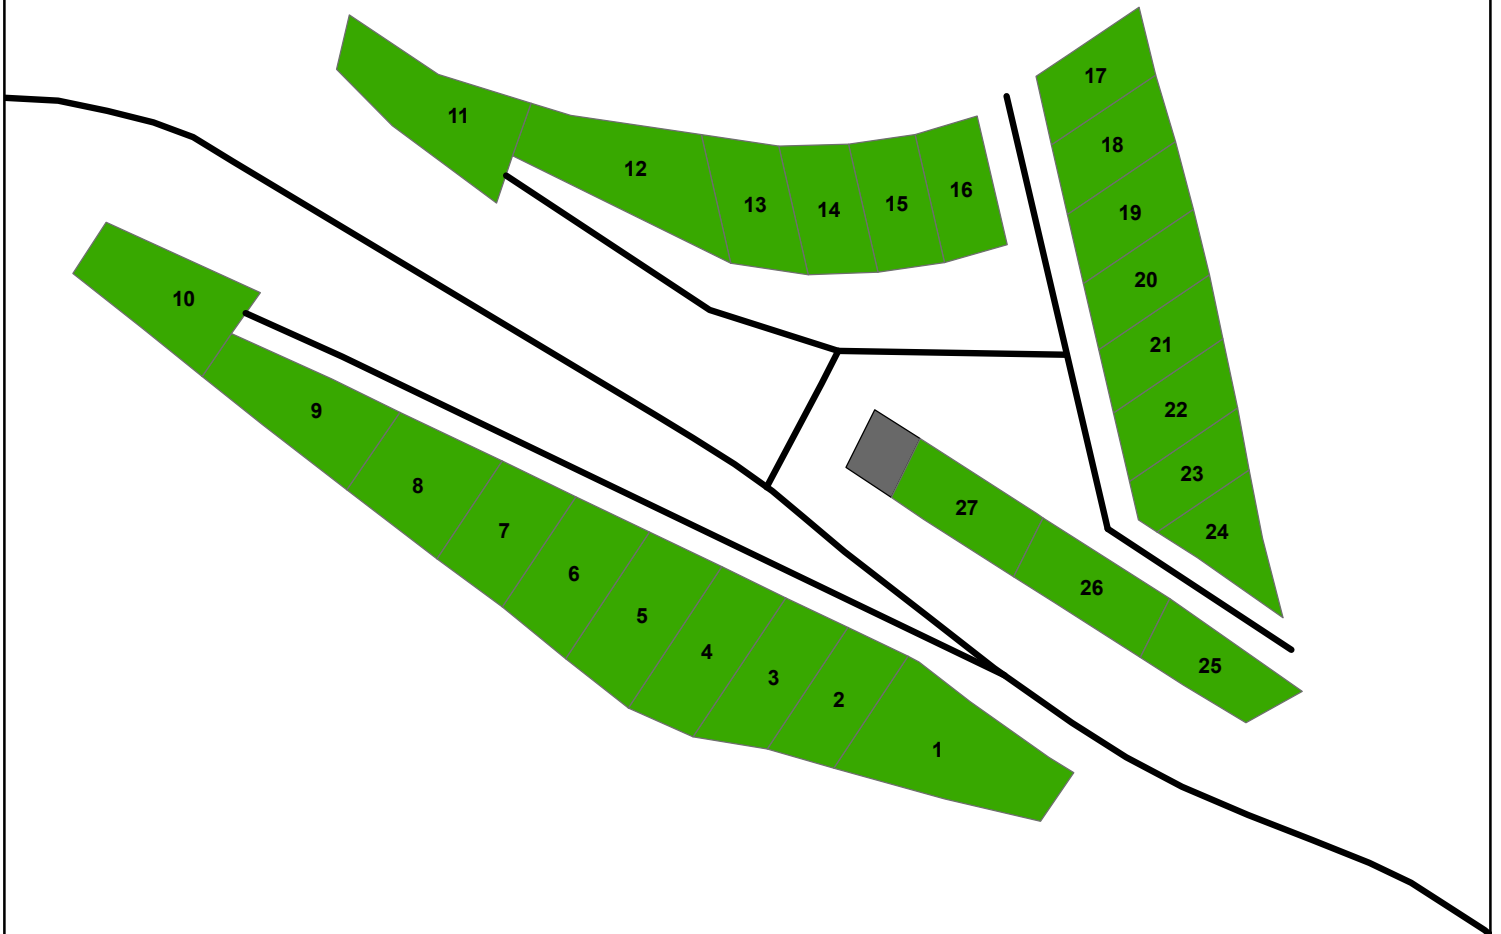

EARHART
CAMPGROUND

BRISTOL, TENNESSEE

Earhart Ridges Level 3

Reservation Campsites
Electric (30 Amp) and Water Hookup